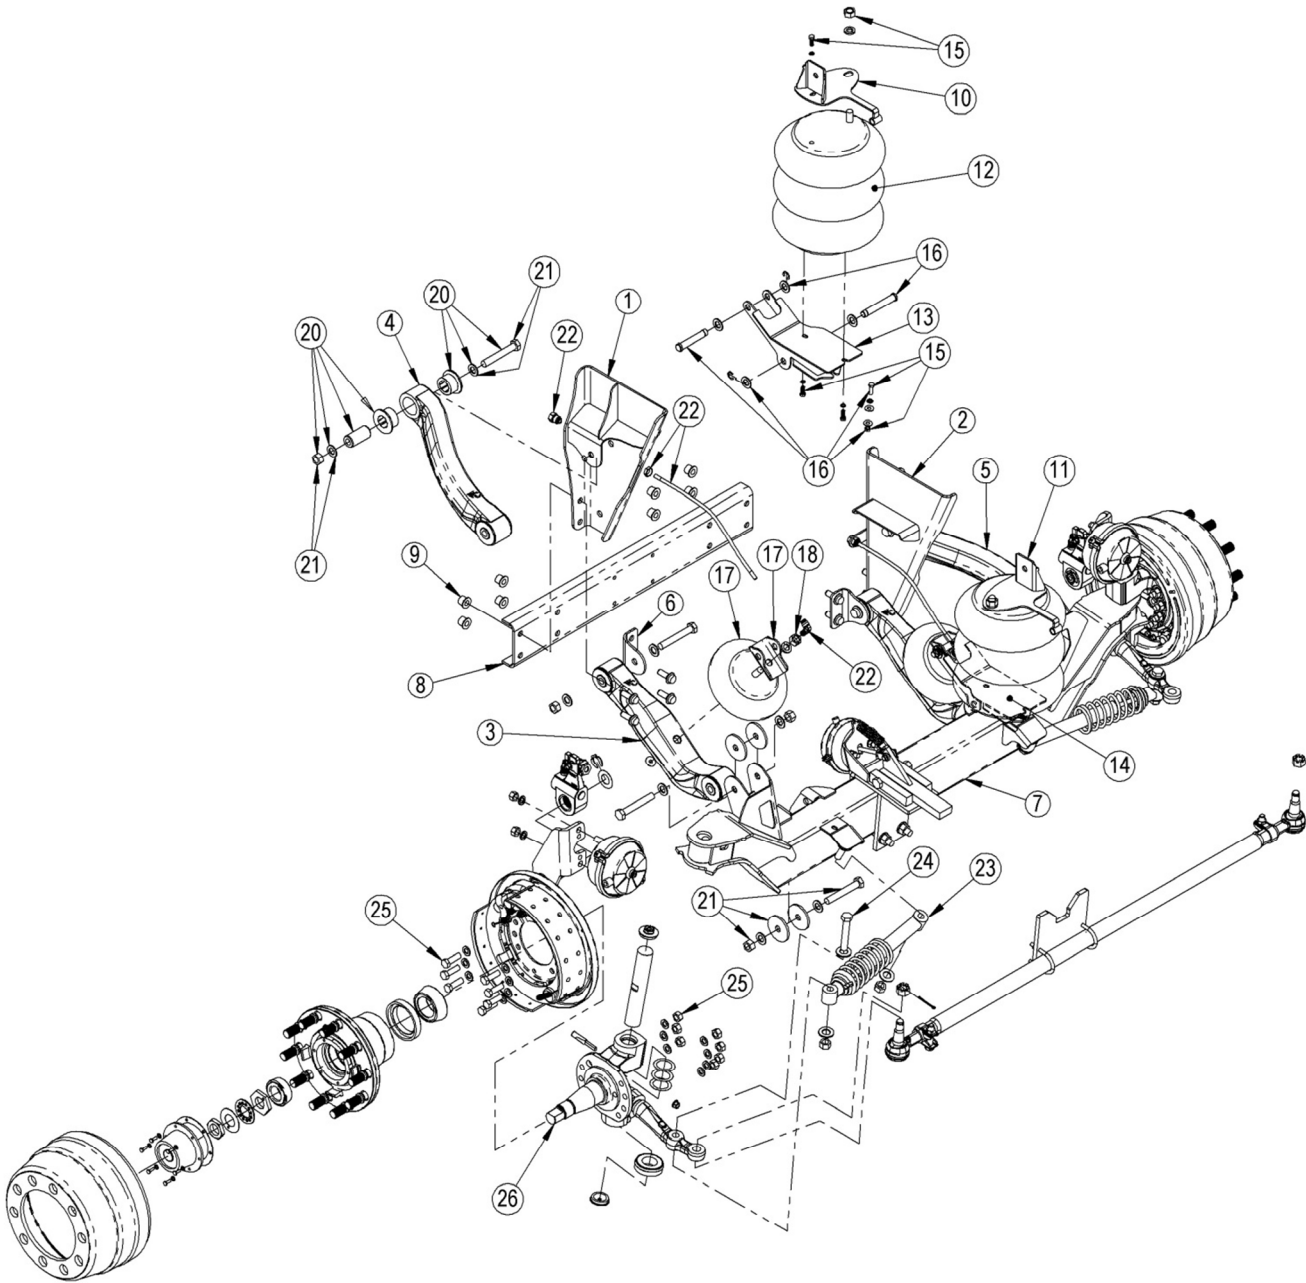

SL10K

SL13K TRU-TRACK ALUMILITE

SELF-STEERING LIFT AXLE SUSPENSION SYSTEM

SL13K

ITEM NO.	QTY.	DESCRIPTION	ITEM NO.	QTY.	DESCRIPTION
1	1	HANGER ASSEMBLY LH	14	1	LOWER BAG PLATE ASSEMBLY RH
2	1	HANGER ASSEMBLY RH	15	1	LOAD AIRSPRING HARDWARE PACK
3	2	ARM ASSEMBLY LOWER	16	1	LOWER BAG PLATE ASSEMBLY HARDWARE
4	1	ARM ASSEMBLY UPPER LH	17	2	LIFT BAG PLATE
5	1	ARM ASSEMBLY UPPER RH	18	2	AIR SPRING LIFT
6	2	ARM INNER PIVOT PLATE	19	1	LIFT AIR SPRING HARDWARE PACK
7	1	AXLE ASSEMBLY	20	1	TRAILING ARM BUSHINGS/PIVOT HARDWARE
8	1	CROSSMEMBER	21	1	PIVOT HARDWARE
9	1	BOLT-ON CROSSMEMBER HDWRE	22	1	LIFT BAG PLUMBING
10	1	UPPER BAG PLATE ASSEMBLY LH	23	2	STABILIZER SHOCK ABSORBER
11	1	UPPER BAG PLATE ASSEMBLY RH	24	1	STABILIZER SHOCK HARDWARE
12	2	AIR SPRING LOAD	25	1	BRAKE ATTACHMENT HARDWARE
13	1	LOWER BAG PLATE ASSEMBLY LH	26	1	KNUCKLE ASSEMBLY