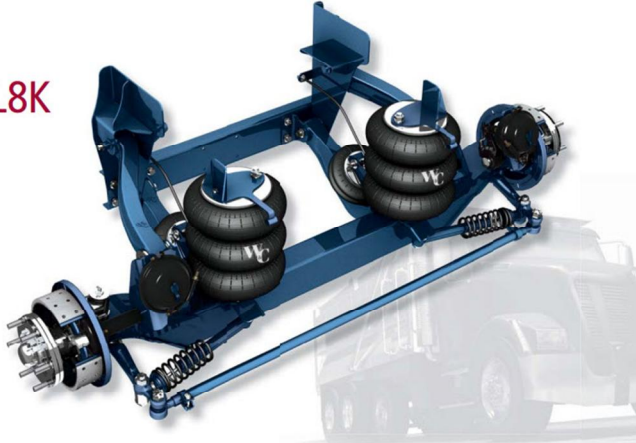

PARTS LIST

Replacement Parts
SL Series 8K, 10K, 13K
Rev B - 01/21/2016

8K TRU-TRACK SUPER ALUMILITE

SELF-STEERING AXLE AND LIFT SUSPENSION SYSTEM

SL8K

SL10K-1093

SELF-STEERING AXLE AND LIFT SUSPENSION SYSTEM

SL10K

SL13K TRU-TRACK ALUMILITE

SELF-STEERING LIFT AXLE SUSPENSION SYSTEM

SL13K

ITEM NO.	QTY.	DESCRIPTION	ITEM NO.	QTY.	DESCRIPTION
1	1	HANGER ASSEMBLY LH	14	1	LOWER BAG PLATE ASSEMBLY RH
2	1	HANGER ASSEMBLY RH	15	1	LOAD AIRSPRING HARDWARE PACK
3	2	ARM ASSEMBLY LOWER	16	1	LOWER BAG PLATE ASSEMBLY HARDWARE
4	1	ARM ASSEMBLY UPPER LH	17	2	LIFT BAG PLATE
5	1	ARM ASSEMBLY UPPER RH	18	2	AIR SPRING LIFT
6	2	ARM INNER PIVOT PLATE	19	1	LIFT AIR SPRING HARDWARE PACK
7	1	AXLE ASSEMBLY	20	1	TRAILING ARM BUSHINGS/PIVOT HARDWARE
8	1	CROSSMEMBER	21	1	PIVOT HARDWARE
9	1	BOLT-ON CROSSMEMBER HDWRE	22	1	LIFT BAG PLUMBING
10	1	UPPER BAG PLATE ASSEMBLY LH	23	2	STABILIZER SHOCK ABSORBER
11	1	UPPER BAG PLATE ASSEMBLY RH	24	1	STABILIZER SHOCK HARDWARE
12	2	AIR SPRING LOAD	25	1	BRAKE ATTACHMENT HARDWARE
13	1	LOWER BAG PLATE ASSEMBLY LH	26	1	KNUCKLE ASSEMBLY