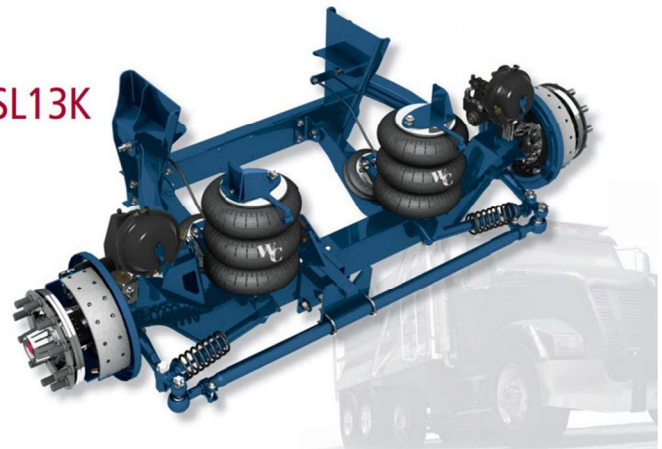

PARTS LIST

Replacement Parts
SL Series 8K, 10K, 13K
Rev B - 01/21/2016

8K TRU-TRACK SUPER ALUMILITE

SELF-STEERING AXLE AND LIFT SUSPENSION SYSTEM

SL8K

SL10K-1093

SELF-STEERING AXLE AND LIFT SUSPENSION SYSTEM

SL10K

SL13K TRU-TRACK ALUMILITE

SELF-STEERING LIFT AXLE SUSPENSION SYSTEM

SL13K

ITEM NO.	QTY.	DESCRIPTION	ITEM NO.	QTY.	DESCRIPTION
1	1	HANGER ASSEMBLY LH	14	1	LOWER BAG PLATE ASSEMBLY RH
2	1	HANGER ASSEMBLY RH	15	1	LOAD AIRSPRING HARDWARE PACK
3	2	ARM ASSEMBLY LOWER	16	1	LOWER BAG PLATE ASSEMBLY HARDWARE
4	1	ARM ASSEMBLY UPPER LH	17	2	LIFT BAG PLATE
5	1	ARM ASSEMBLY UPPER RH	18	2	AIR SPRING LIFT
6	2	ARM INNER PIVOT PLATE	19	1	LIFT AIR SPRING HARDWARE PACK
7	1	AXLE ASSEMBLY	20	1	TRAILING ARM BUSHINGS/PIVOT HARDWARE
8	1	CROSSMEMBER	21	1	PIVOT HARDWARE
9	1	BOLT-ON CROSSMEMBER HDWRE	22	1	LIFT BAG PLUMBING
10	1	UPPER BAG PLATE ASSEMBLY LH	23	2	STABILIZER SHOCK ABSORBER
11	1	UPPER BAG PLATE ASSEMBLY RH	24	1	STABILIZER SHOCK HARDWARE
12	2	AIR SPRING LOAD	25	1	BRAKE ATTACHMENT HARDWARE
13	1	LOWER BAG PLATE ASSEMBLY LH	26	1	KNUCKLE ASSEMBLY